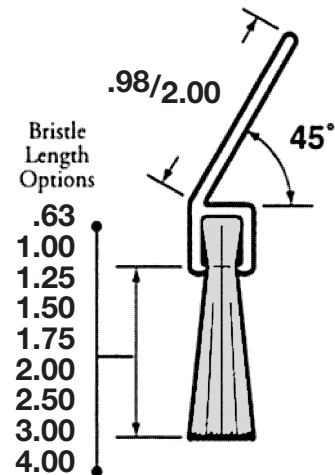

## Mounting Bracket Angled

9033 General Dr  
Plymouth, MI 48170  
www.flex-guard.com

**240**

**340**

**445**

**545**

**745**

**845**