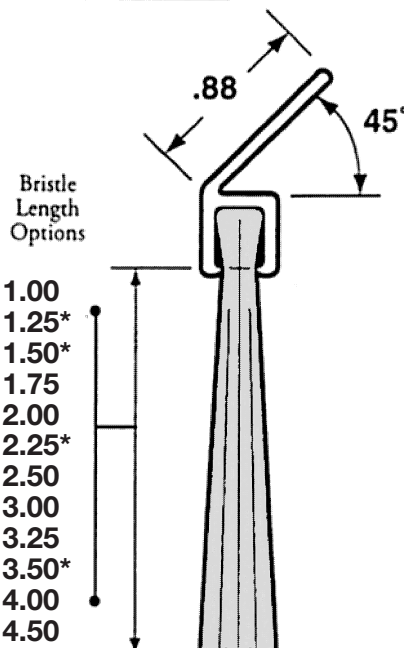

## Mounting Bracket Angled

9033 General Dr  
Plymouth, MI 48170  
www.flex-guard.com

**240**

**340**

**445**

**545**

**745**

**845**