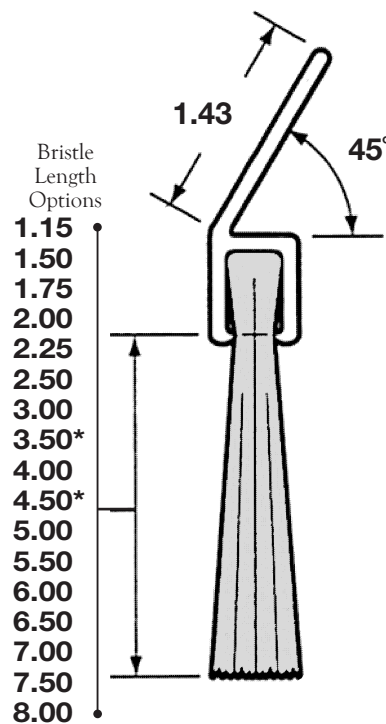

## Mounting Bracket Angled

9033 General Dr  
Plymouth, MI 48170  
www.flex-guard.com

**240**

**340**

**445**

**545**

**745**

**845**