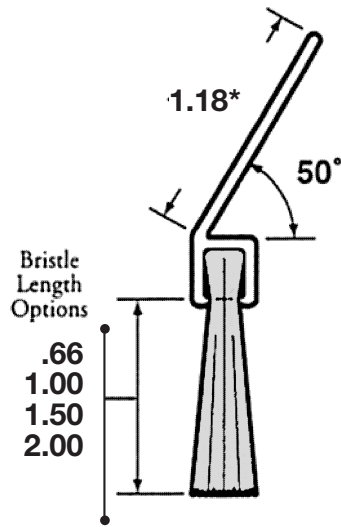

# FLEX-GUARD

## Mounting Bracket Angled

9033 General Dr  
Plymouth, MI 48170  
www.flex-guard.com

**240**

**340**

**445**

**545**

**745**

**845**