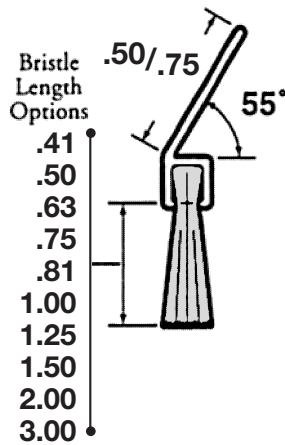

## Mounting Bracket Angled

9033 General Dr  
Plymouth, MI 48170  
www.flex-guard.com

**240**

**340**

**445**

**545**

**745**

**845**