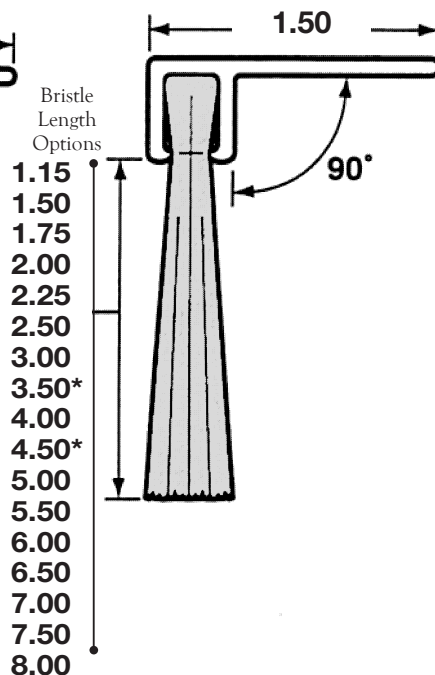

FLEX-GUARD

Mounting Bracket Right Angled

9033 General Dr
Plymouth, MI 48170
www.flex-guard.com

290

390

490

590

790