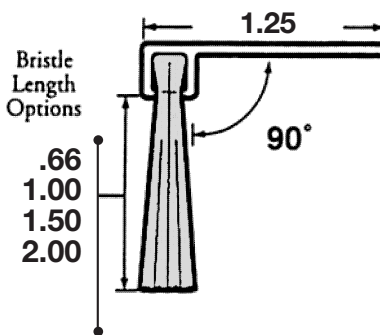

FLEX-GUARD

Mounting Bracket Right Angled

9033 General Dr
Plymouth, MI 48170
www.flex-guard.com

290

390

490

590

790