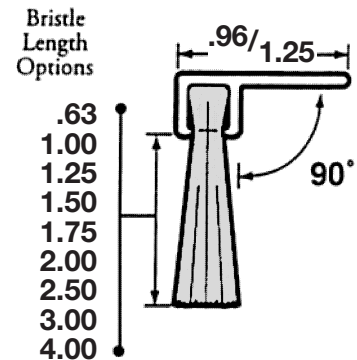

FLEX-GUARD

Mounting Bracket Right Angled

9033 General Dr
Plymouth, MI 48170
www.flex-guard.com

290

390

490

590

790