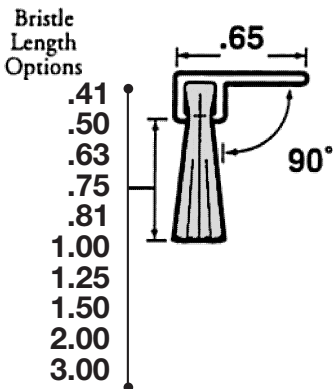

FLEX-GUARD

Mounting Bracket Right Angled

9033 General Dr
Plymouth, MI 48170
www.flex-guard.com

290

390

490

590

790