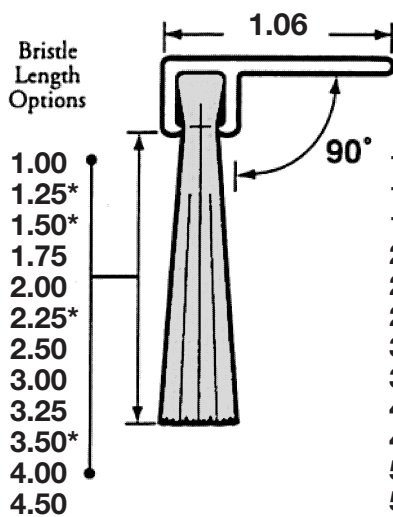

FLEX-GUARD

Mounting Bracket Right Angled

9033 General Dr
Plymouth, MI 48170
www.flex-guard.com

290

390

490

590

790