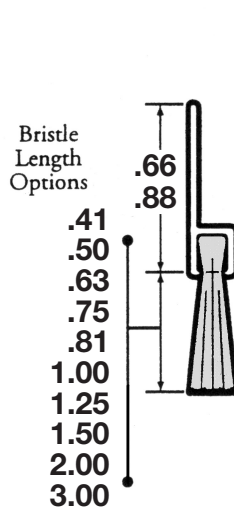

FLEX-GUARD

Mounting Bracket Straight

9033 General Dr
Plymouth, MI 48170
www.flex-guard.com

200

300

400

500

700