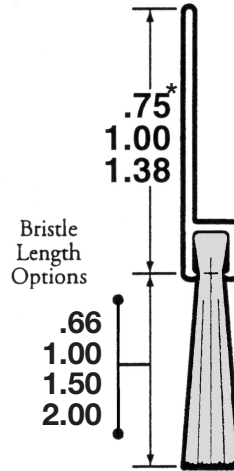

FLEX-GUARD

Mounting Bracket Straight

9033 General Dr
Plymouth, MI 48170
www.flex-guard.com

200

300

400

500

700