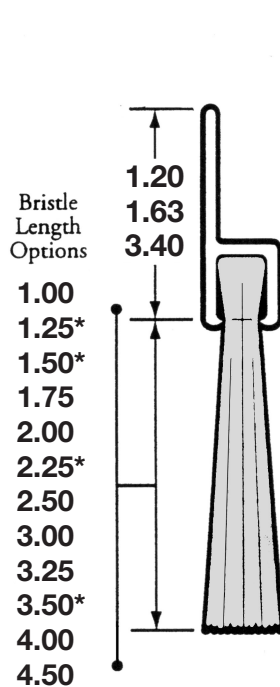

FLEX-GUARD

Mounting Bracket Straight

9033 General Dr
Plymouth, MI 48170
www.flex-guard.com

200

300

400

500

700

800