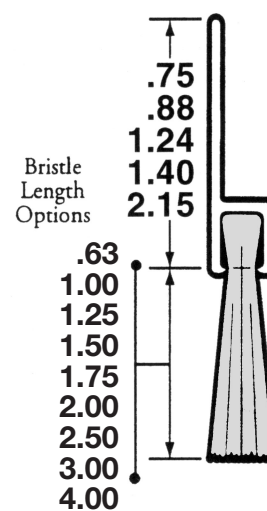

FLEX-GUARD

Mounting Bracket Straight

9033 General Dr
Plymouth, MI 48170
www.flex-guard.com

200

300

400

500

700

800