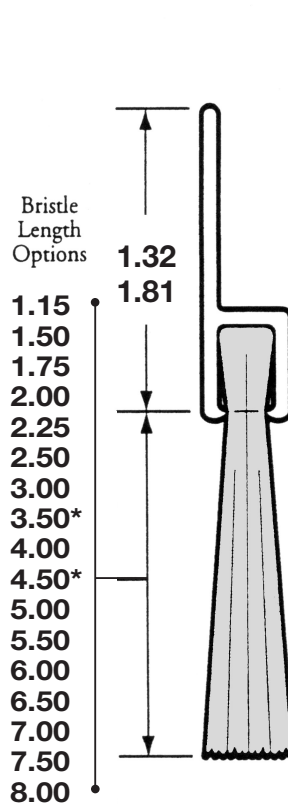

FLEX-GUARD

Mounting Bracket Straight

9033 General Dr
Plymouth, MI 48170
www.flex-guard.com

200

300

400

500

700